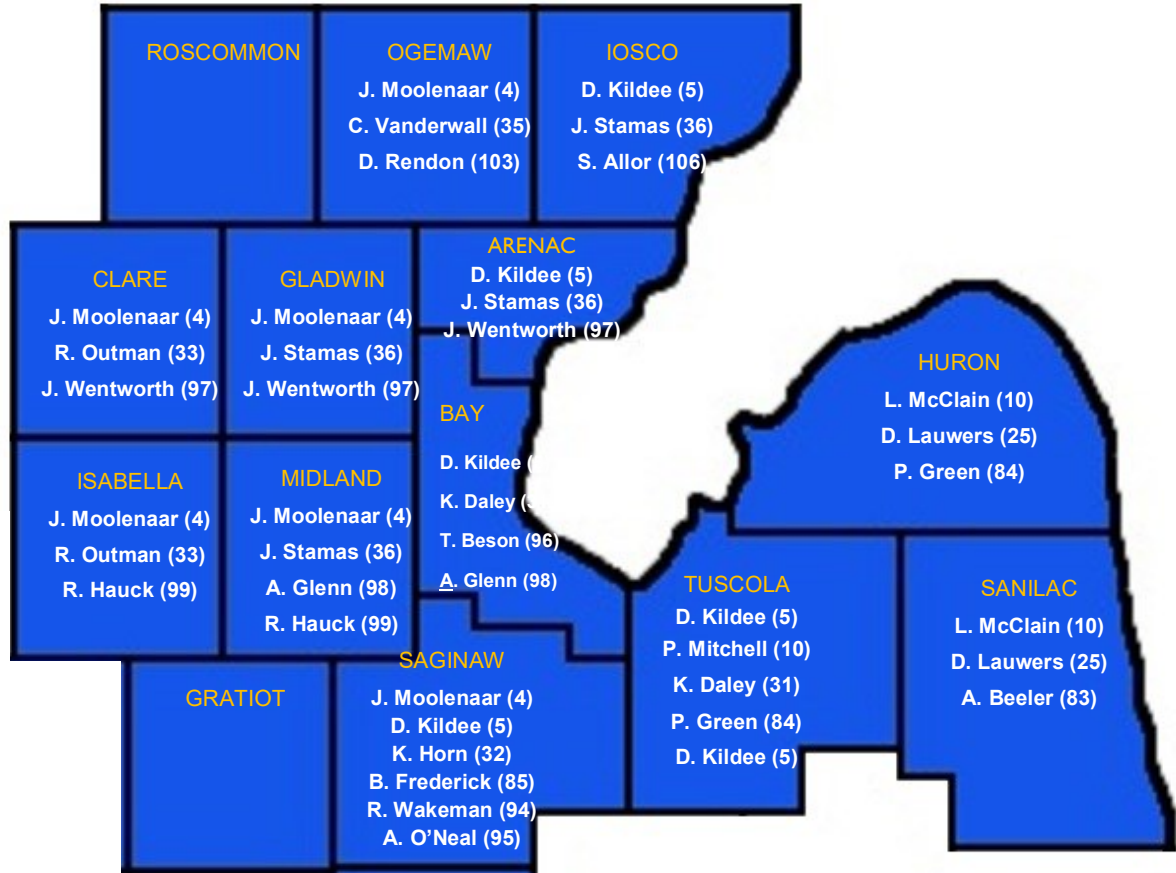

Regional Map of Legislators and Districts

Also representing our region:

U. S. Senator Debbie Stabenow

U. S. Senator Gary Peters